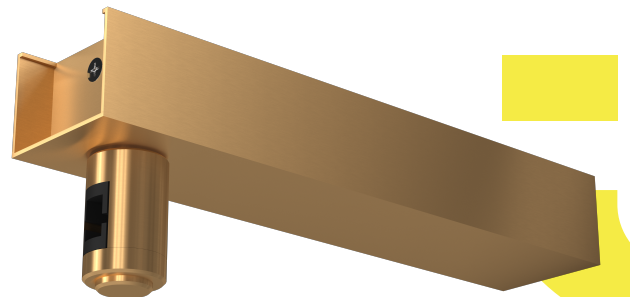

PEARL MAGNETIC TRACK LIGHT

Magnetic Straight Track Rail

Ceiling flexible fastening-Double and Single+ Steel Wire GD

Ceiling flexible fastening-Double and Single + Steel Wire GD2

Surface Mounted-Feeder Box-GD

KEYLIGHT

SPAIN

PRODUCTOS DE ILUMINACION

Ceiling Fastening-Double GD

Ceiling Fastening-Single GD

Wall Lamp-Feeder Box-GD

Wall Lamp-Ceiling Fastening-Double and Single -GD

Pendant- Recessed flexible fastening+ Electric Cable-GD

Pendant Lamp-Feeder Box-GD

Pendant- Recessed flexible fastening+ Electric Cable GD-2