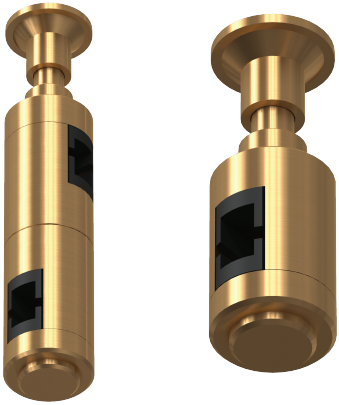

PEARL MAGNETIC TRACK LIGHT

Magnetic Straight Track Rail

Ceiling flexible fastening-Double and Single+ Steel Wire GD

Ceiling flexible fastening-Double and Single + Steel Wire GD2

Surface Mounted-Feeder Box-GD

KEYLIGHT

SPAIN

PRODUCTOS DE ILUMINACION

Ceiling Fastening-Double GD

Ceiling Fastening-Single GD

Wall Lamp-Feeder Box-GD

Wall Lamp-Ceiling Fastening-Double and Single -GD

Pendant- Recessed flexible fastening+ Electric Cable-GD

Pendant Lamp-Feeder Box-GD

Pendant- Recessed flexible fastening+ Electric Cable GD-2