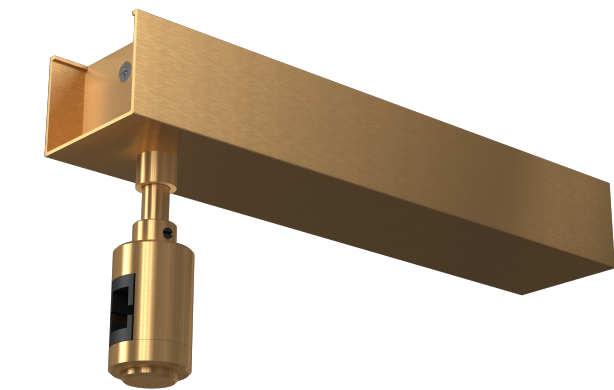

PEARL MAGNETIC TRACK LIGHT

Magnetic Straight Track Rail

Ceiling flexible fastening-Double and Single+ Steel Wire GD

Ceiling flexible fastening-Double and Single + Steel Wire GD2

Surface Mounted-Feeder Box-GD

KEYLIGHT

SPAIN

PRODUCTOS DE ILUMINACION

Ceiling Fastening-Double GD

Ceiling Fastening-Single GD

Wall Lamp-Feeder Box-GD

Wall Lamp-Ceiling Fastening-Double and Single -GD

Pendant- Recessed flexible fastening+ Electric Cable-GD

Pendant Lamp-Feeder Box-GD

Pendant- Recessed flexible fastening+ Electric Cable GD-2