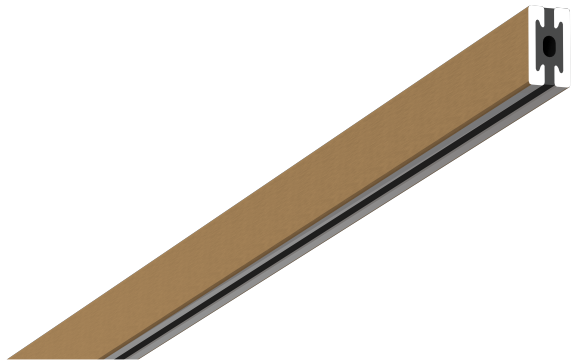

PEARL MAGNETIC TRACK LIGHT

Magnetic Straight Track Rail

Ceiling flexible fastening-Double and Single+ Steel Wire GD

Ceiling flexible fastening-Double and Single + Steel Wire GD2

Surface Mounted-Feeder Box-GD

KEYLIGHT

SPAIN

PRODUCTOS DE ILUMINACION

Ceiling Fastening-Double GD

Ceiling Fastening-Single GD

Wall Lamp-Feeder Box-GD

Wall Lamp-Ceiling Fastening-Double and Single -GD

Pendant- Recessed flexible fastening+ Electric Cable-GD

Pendant Lamp-Feeder Box-GD

Pendant- Recessed flexible fastening+ Electric Cable GD-2