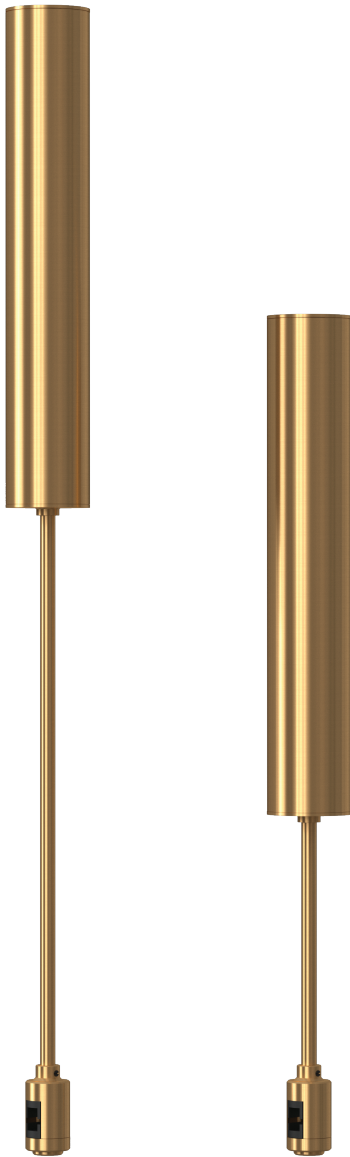

PEARL MAGNETIC TRACK LIGHT

Magnetic Straight Track Rail

Ceiling flexible fastening-Double and Single+ Steel Wire GD

Ceiling flexible fastening-Double and Single + Steel Wire GD2

Surface Mounted-Feeder Box-GD

KEYLIGHT

SPAIN

PRODUCTOS DE ILUMINACION

Ceiling Fastening-Double GD

Ceiling Fastening-Single GD

Wall Lamp-Feeder Box-GD

Wall Lamp-Ceiling Fastening-Double and Single -GD

Pendant- Recessed flexible fastening+ Electric Cable-GD

Pendant Lamp-Feeder Box-GD

Pendant- Recessed flexible fastening+ Electric Cable GD-2