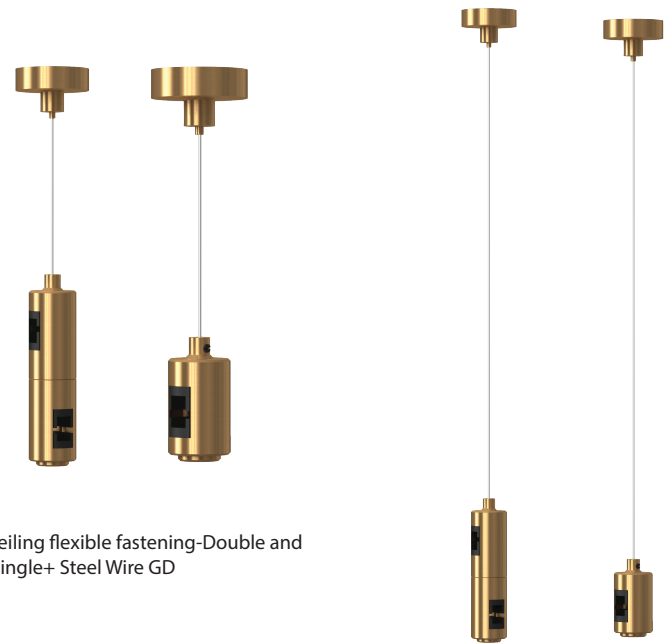

PEARL MAGNETIC TRACK LIGHT

Magnetic Straight Track Rail

Ceiling flexible fastening-Double and Single+ Steel Wire GD

Ceiling flexible fastening-Double and Single + Steel Wire GD2

Surface Mounted-Feeder Box-GD

KEYLIGHT

SPAIN

PRODUCTOS DE ILUMINACION

Ceiling Fastening-Double GD

Ceiling Fastening-Single GD

Wall Lamp-Feeder Box-GD

Wall Lamp-Ceiling Fastening-Double and Single -GD

Pendant- Recessed flexible fastening+ Electric Cable-GD

Pendant Lamp-Feeder Box-GD

Pendant- Recessed flexible fastening+ Electric Cable GD-2